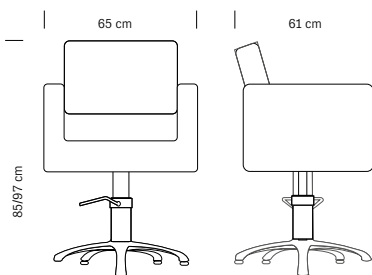

Poltrona dalle linee decise, King, ha schienale e seduta in scocche separate in poliuretano schiumato. Rivestimento in Sky ecopelle nero, elegante e facile da pulire, basi girevoli in alluminio con pompa idraulica e freno. Il design dalle linee razionali si sposa bene in ambienti all'arredamento moderno e funzionale.

King, a chair with distinctive lines, has back and seat consisting of separate polyurethane foam sections. Upholstered in elegant, easy-clean black eco-leather, it has aluminium swivel bases with hydraulic pump and brake. Its rational styling fits well into interiors with a modern, functional design scheme.