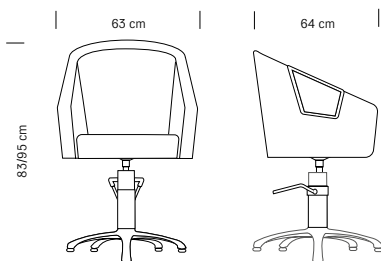

**HAIR CONFORT**

Poltrona da parrucchiere  
Hairdressing chair

Struttura cromata  
Tessuto in sky ecopelle nero

Chromed frame  
Black sky eco-leather upholstery

cm 63x65x83/95 h (max)

**375.088**  
**€ 565,00**

**HAIR ASTRA BLACK**

Poltrona da parrucchiere

*Hairdressing chair*Struttura cromataTessuto in sky ecopelle nero*Chromed frame**Black sky eco-leather upholstery*

cm 63x64x83/95 h (max)

**375.054****€ 695,00**Base quadrata  
*Square base***375.055****€ 695,00**Base tonda  
*Round base***375.053****€ 625,00**Base a stella  
*Star-shaped base*