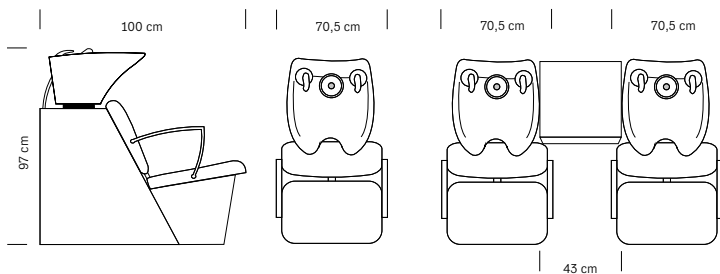

SAGE

Poltrona lavatesta
Washing unit

375.019 Nero / Black
375.018 Bianco / White

€ 1.050,00

Struttura in acciaio
Seduta in sky ecopelle nero
Vasca basculante
Doccetta con tubo flessibile

Steel structure
Black sky eco-leather upholstery
Adjustable basin
Spray head with hose

cm 70,5X100X97 h

Distanziatore lavatesta
Washing unit filler section
375.021 Nero / Black
375.020 Bianco / White

€ 195,00

Struttura in acciaio
Steel structure

cm 43x65,5x50 h