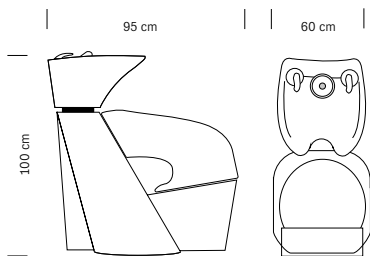

Seduta in sky ecopelle nero

Vasca basculante

Doccetta con tubo flessibile

*Black sky eco-leather upholstery*

*Adjustable basin*

*Spray head with hose*

cm 60x95x100 h

**370.597****INDI**