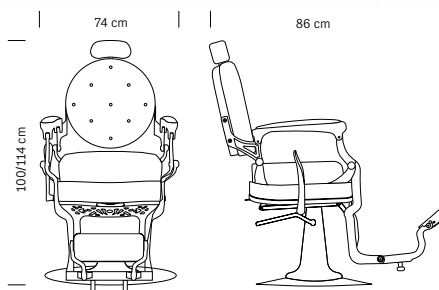

HAIR CUSTOM ROADSTER
Poltrona da barbiere
Barber chair
370.768 Ottone / Brass
370.769 Piombo / Lead
€ 1.690,00

Struttura cromata
Poggiatesta regolabile
Rivestimento in sky ecopelle,
struttura, sedile e schienali rivestiti
Leva manuale per reclinazione
schienale
Pedana poggipiedi con ribaltina
Base rotonda

Chromed frame
Adjustable headrest
Sky eco-leather upholstered
frame, back and seat
Manual lever reclines the backrest
Upholstered flapping foot-rest
Round base

cm 74x86x100/114 h (max)