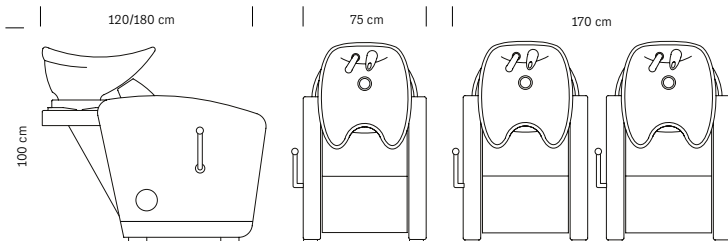

375.080
CLASS CONFORT
Poltrona lavatesta
con alzata poggiapiedi
*Washing unit
with raised footrest*
€ 1.390,00

Struttura in acciaio
Seduta in sky ecopelle nero
Vasca basculante
Doccetta con tubo flessibile

*Steel structure
Black sky eco-leather upholstery
Adjustable basin
Spray head with hose*

cm 75x120/180x100 h