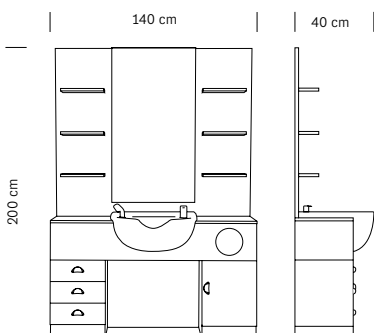

cm 64x94,5x93/110 h (max)

**375.077  
BARBER STATION TONSOR**

Mobile da barbiere  
*Barber's cabinet*

**€ 2.250,00**

5x2pcs

Mobile lavatesta  
Struttura in legno  
Specchiera con 6 mensole  
Cassettiera e mobile

*Wash unit cabinet*  
*Oak wood structure*  
*Mirror with 6 shelves*  
*Drawer unit and cabinet*

cm 140x40x200 h (max)

**BARBER INDOOR**

Insegna luminosa da barbiere  
*Illuminating barber's sign*

**370.780** Argento / Silver