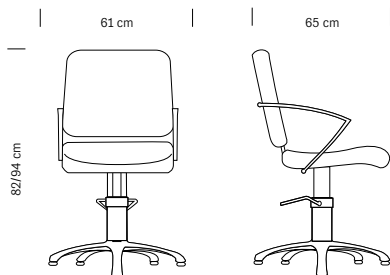

## HAIR SQUARE

Poltrona da parrucchiere  
Hairdressing chair

Struttura cromata  
Tessuto in sky ecopelle nero

Chromed frame  
Black sky eco-leather upholstery

cm 61X65X82/94 (max) h

*The Square chair is a perfect blend of style and minimalist design. The large, rounded seat and back guarantee total comfort and the modern-line chromed metal arms continue along the back, giving the chair an added exclusive touch. Black sky eco-leather upholstery. Available with round, square or five-spoke aluminium base, swivel with hydraulic pump and brake.*

375.022  
€ 499,00

Base quadrata  
Square base

375.023  
€ 499,00

Base tonda  
Round base

370.041  
€ 429,00

Base a stella  
Star-shaped base

**HAIR WAVE**

Poltrona da parrucchiere  
*Hairdressing chair*